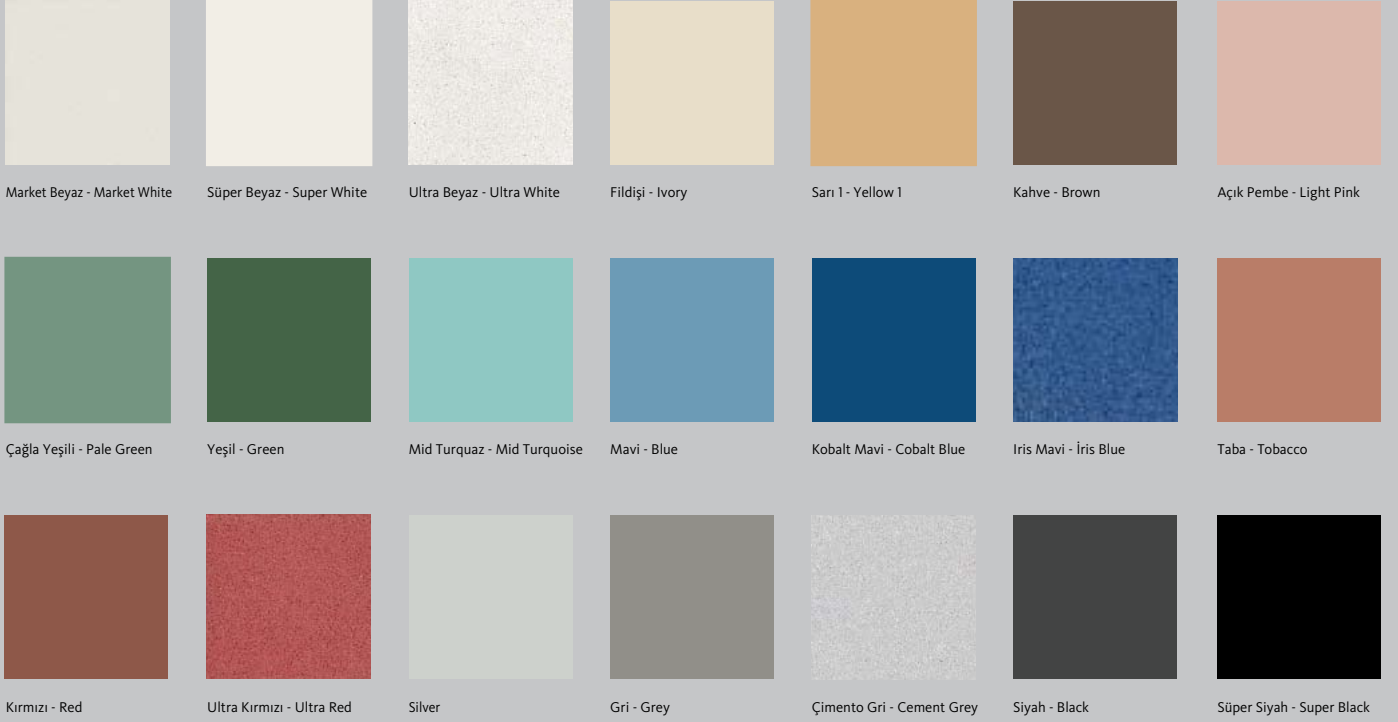

Uni

	M 60 x 60 cm (12" x 24") 597 x 597 x 9 mm Porcelain EN14411 Bla Mat Matt R9A	M 60 x 60 cm (12" x 24") 597 x 597 x 8.5 mm Porcelain EN14411 Bla Parlak Polished	M 30 x 60 cm (12" x 24") 297 x 597 x 9 mm Porcelain EN14411 Bla Mat Matt R9A	M 30 x 60 cm (12" x 24") 297 x 597 x 8.5 mm Porcelain EN14411 Bla Parlak Polished
Ad/Kt	4	4	6	6
m²/Kt	1.44	1.44	1.08	1.08
kg/Kt	27.50	26.25	19.82	19.20
Kt/Plt	30	30	40	40
m²/Plt	43.20	43.20	43.20	43.20
kg/Plt	825.00	787.50	792.80	768
Market Beyaz - Market White	K843540	K855774	K843536	K855763
Süper Beyaz - Super White	K776495	K776506	K783916	K808495
Ultra Beyaz - Ultra White			K854864	
Fildişi - Ivory	K768704	K768715	K766986	K766990
Sarı 1 - Yellow 1	K770486	K770490		
Kahve - Brown				
Açık Pembe - Light Pink	K768822	K768833	K768483	K768494
Çağla Yeşili - Pale Green				
Yeşil - Green	K768800	K768811		
Mid Turquaz - Mid Turquoise				
Mavi - Blue	K768785	K768796	K767012	K767023
Kobalt Mavi - Cobalt Blue	K796102	K797913		
İris Mavi - Iris Blue				
Taba - Tobacco	K768741	K768752		
Kırmızı - Red				
Ultra Kırmızı - Ultra Red				
Silver	K827872	K827861		
Gri - Grey	K768726	K768730	K767401	K767412
Çimento Gri - Cement Grey			K854875	
Siyah - Black	K768763	K768774	K768446	K768450
Süper Siyah - Super Black	K780532	K780543